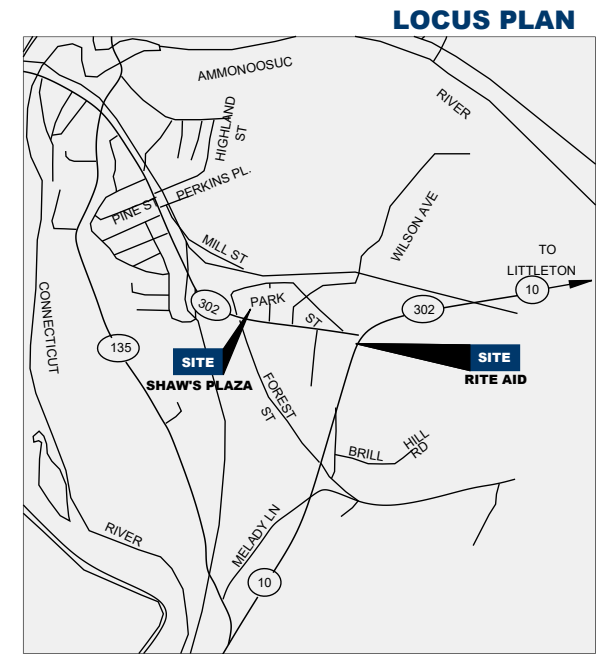

SHAW'S PLAZA

15 FOREST STREET

GLA : 39,000 SF

RITE AID

4976 DARTMOUTH COLLEGE HIGHWAY

GLA : 11,180 SF

KEY LEGEND

- OCCUPIED
- AVAILABLE

RITE AID & SHAW'S PLAZA

WOODSVILLE, NEW HAMPSHIRE 03785

DATE: 03.01.20