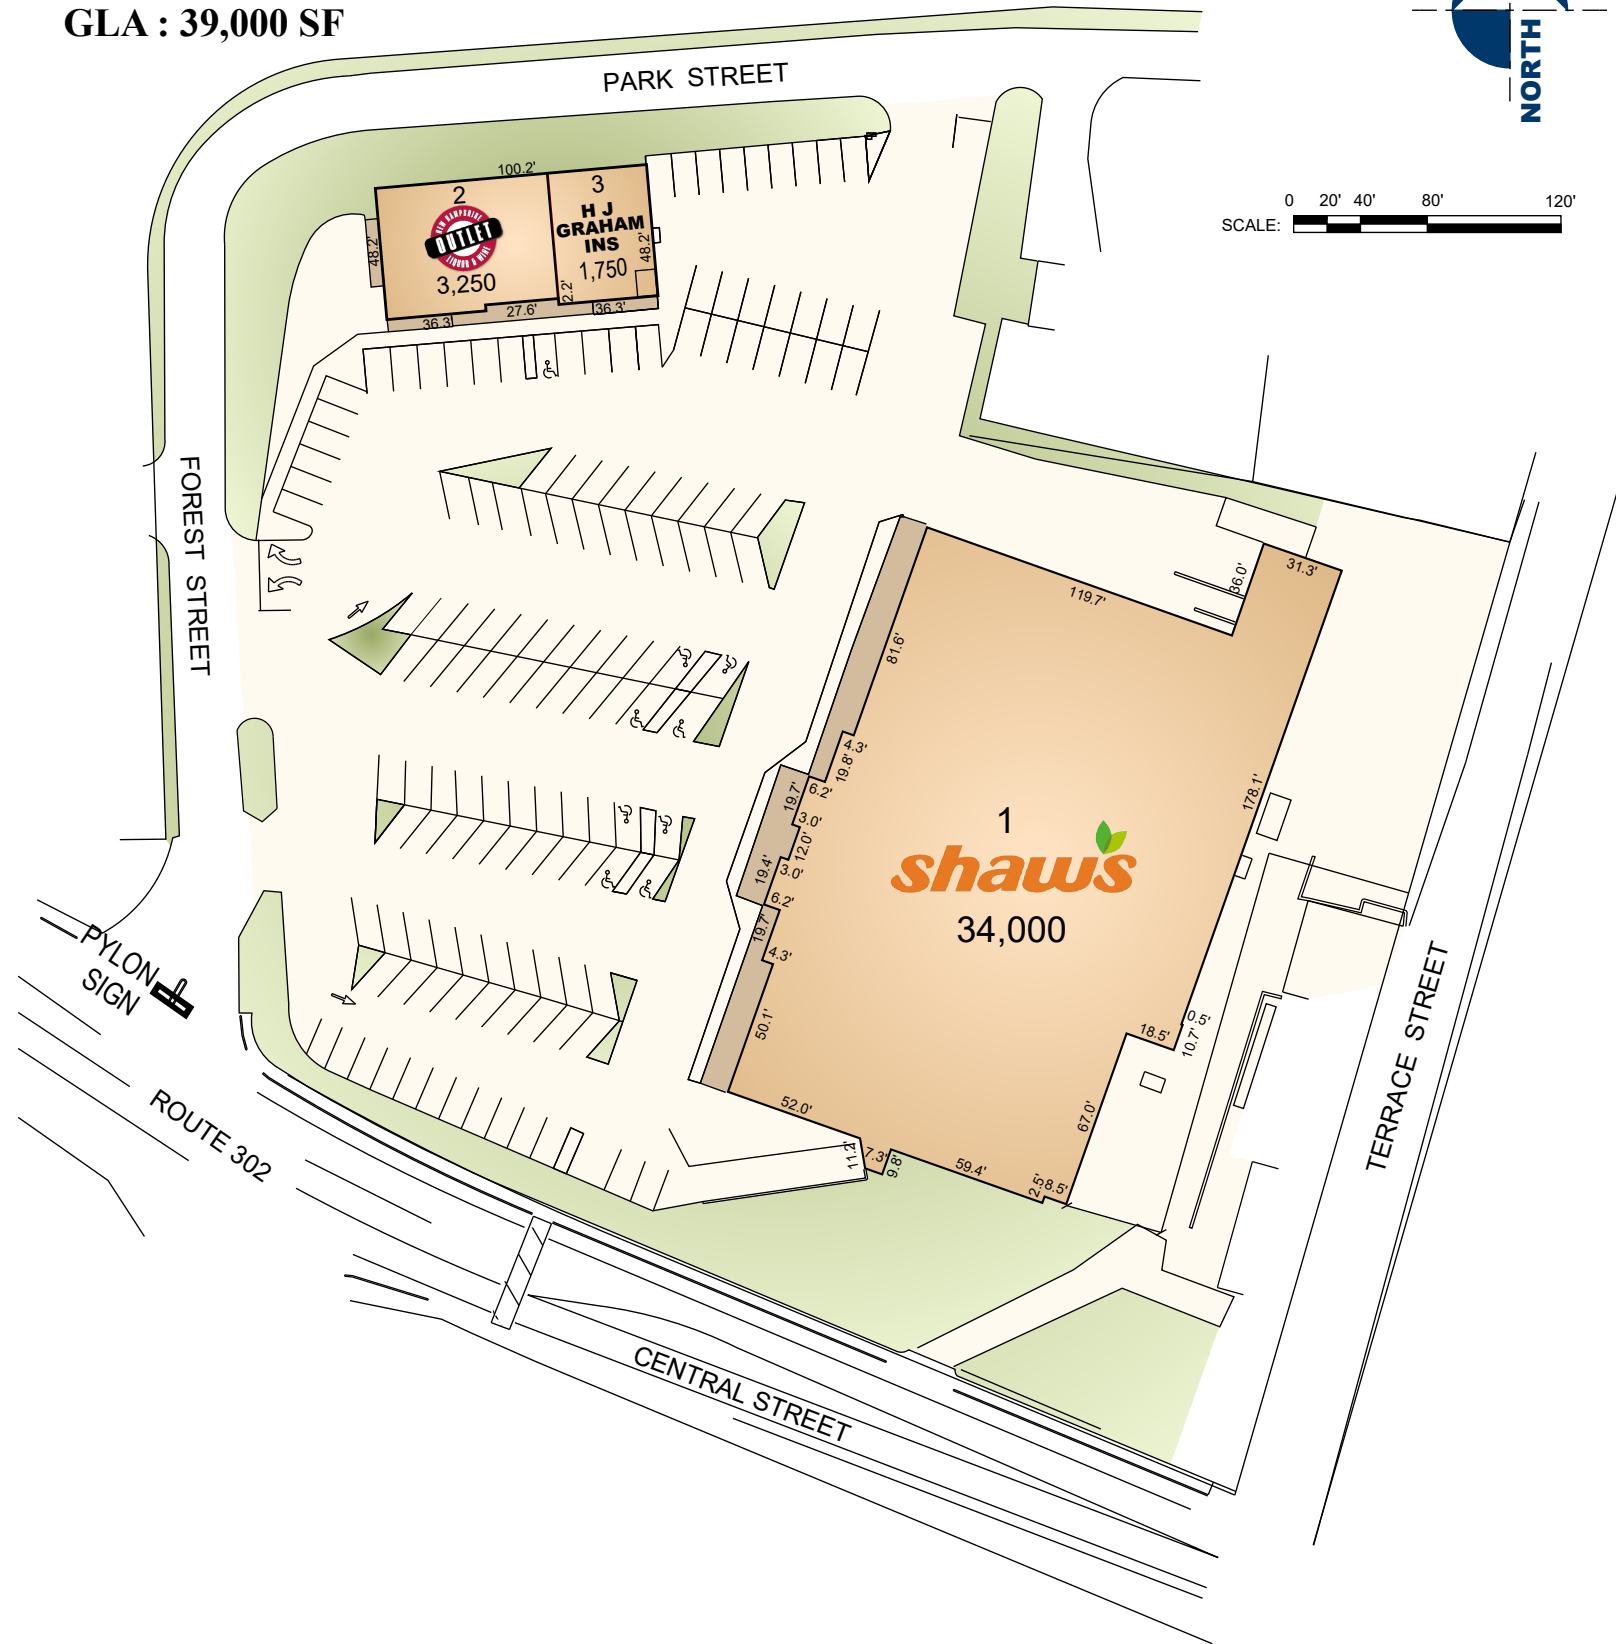

SHAW'S PLAZA

15 FOREST STREET

GLA : 39,000 SF

RITE AID

4976 DARTMOUTH COLLEGE HIGHWAY

GLA : 11,180 SF

KEY LEGEND

- OCCUPIED
- AVAILABLE

RITE AID & SHAW'S PLAZA

WOODSVILLE, NEW HAMPSHIRE 03785

DATE: 03.01.20