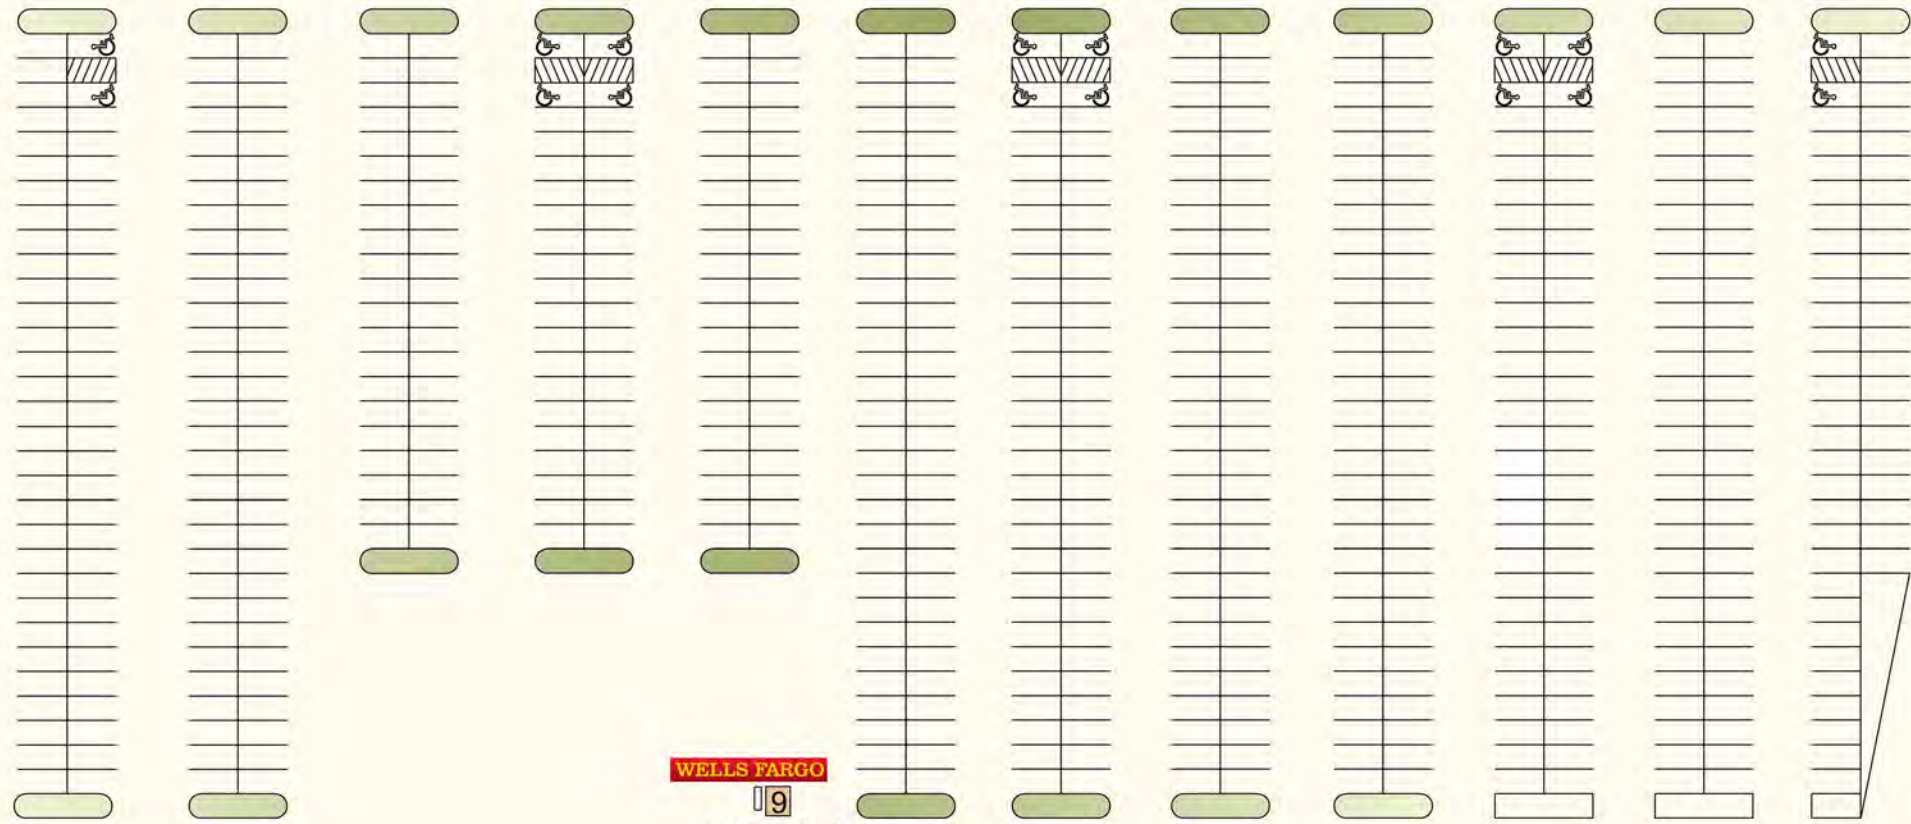

KEY LEGEND

- OCCUPIED
- AVAILABLE
- PROPOSED

WELLS FARGO
 automated teller machine (drive-thru)

"PERMANENT TRAILER & EQUIPMENT DISPLAY"

SHELBY PLAZA

EAST DIXON BLVD

U.S. HIGHWAY 74

39,000 ADT